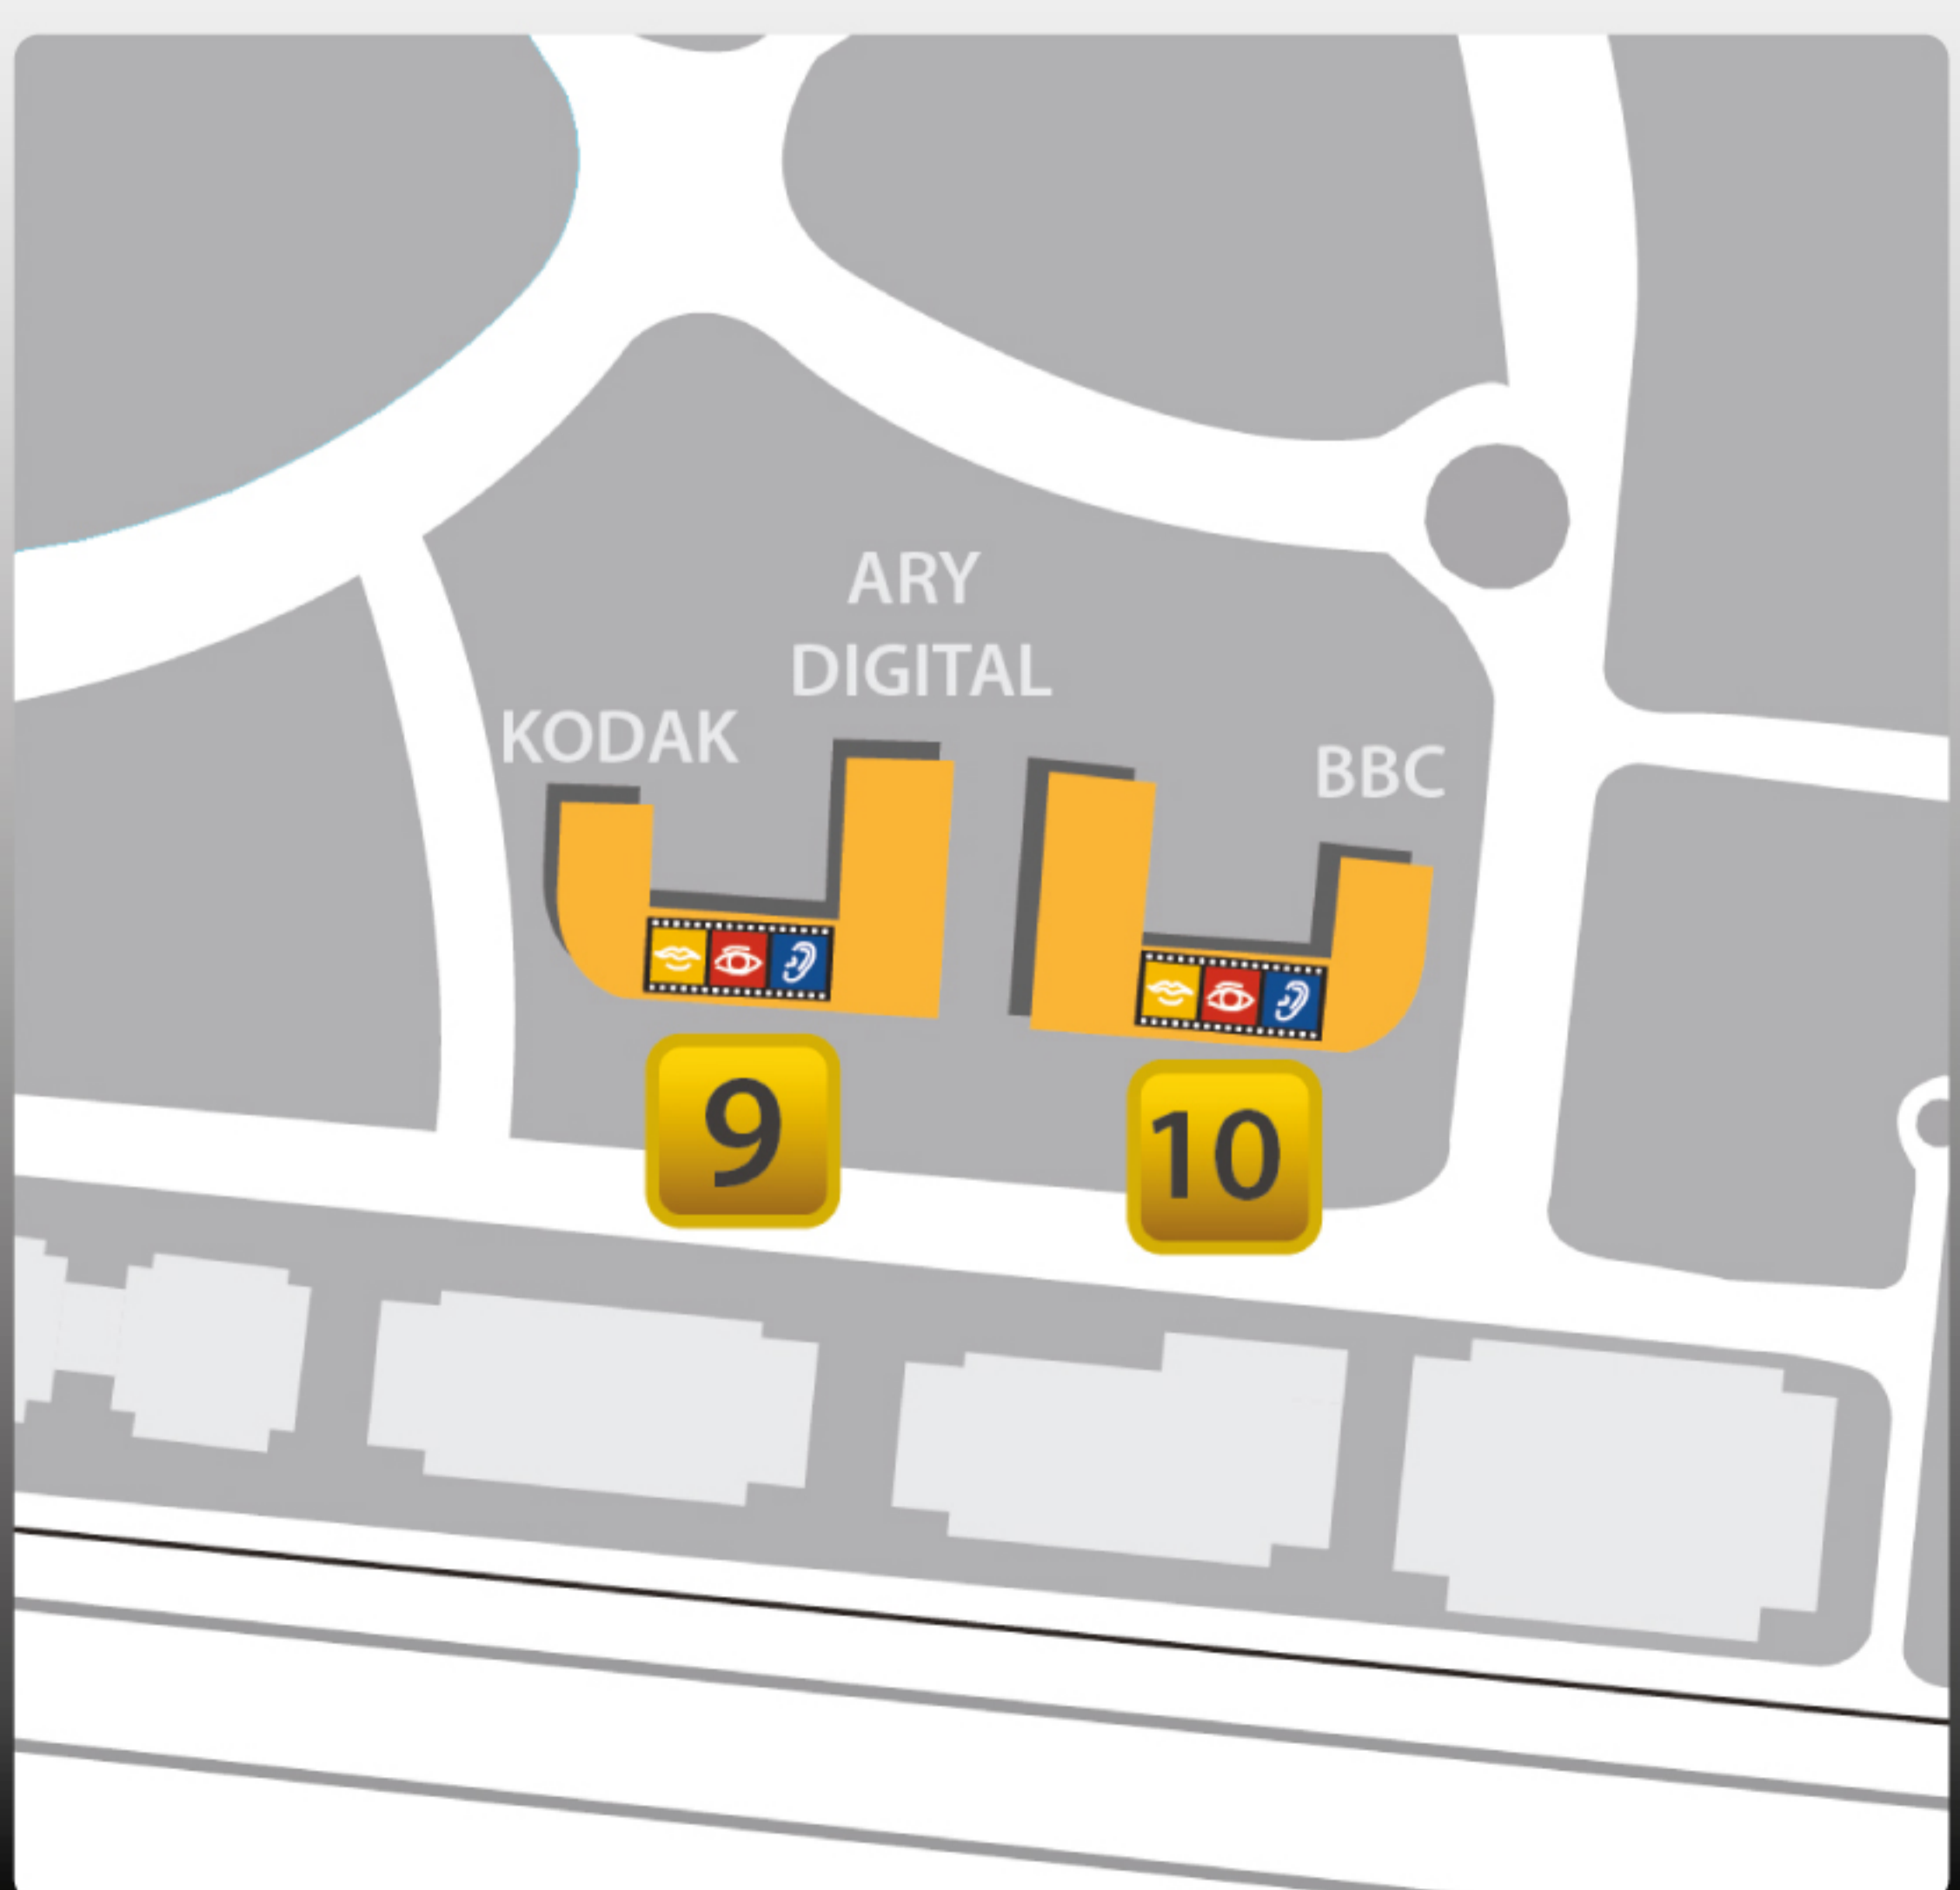

DUBAI MEDIA CITY Location Map

ZONE 1

ZONE 2

ZONE 3

ZONE 4