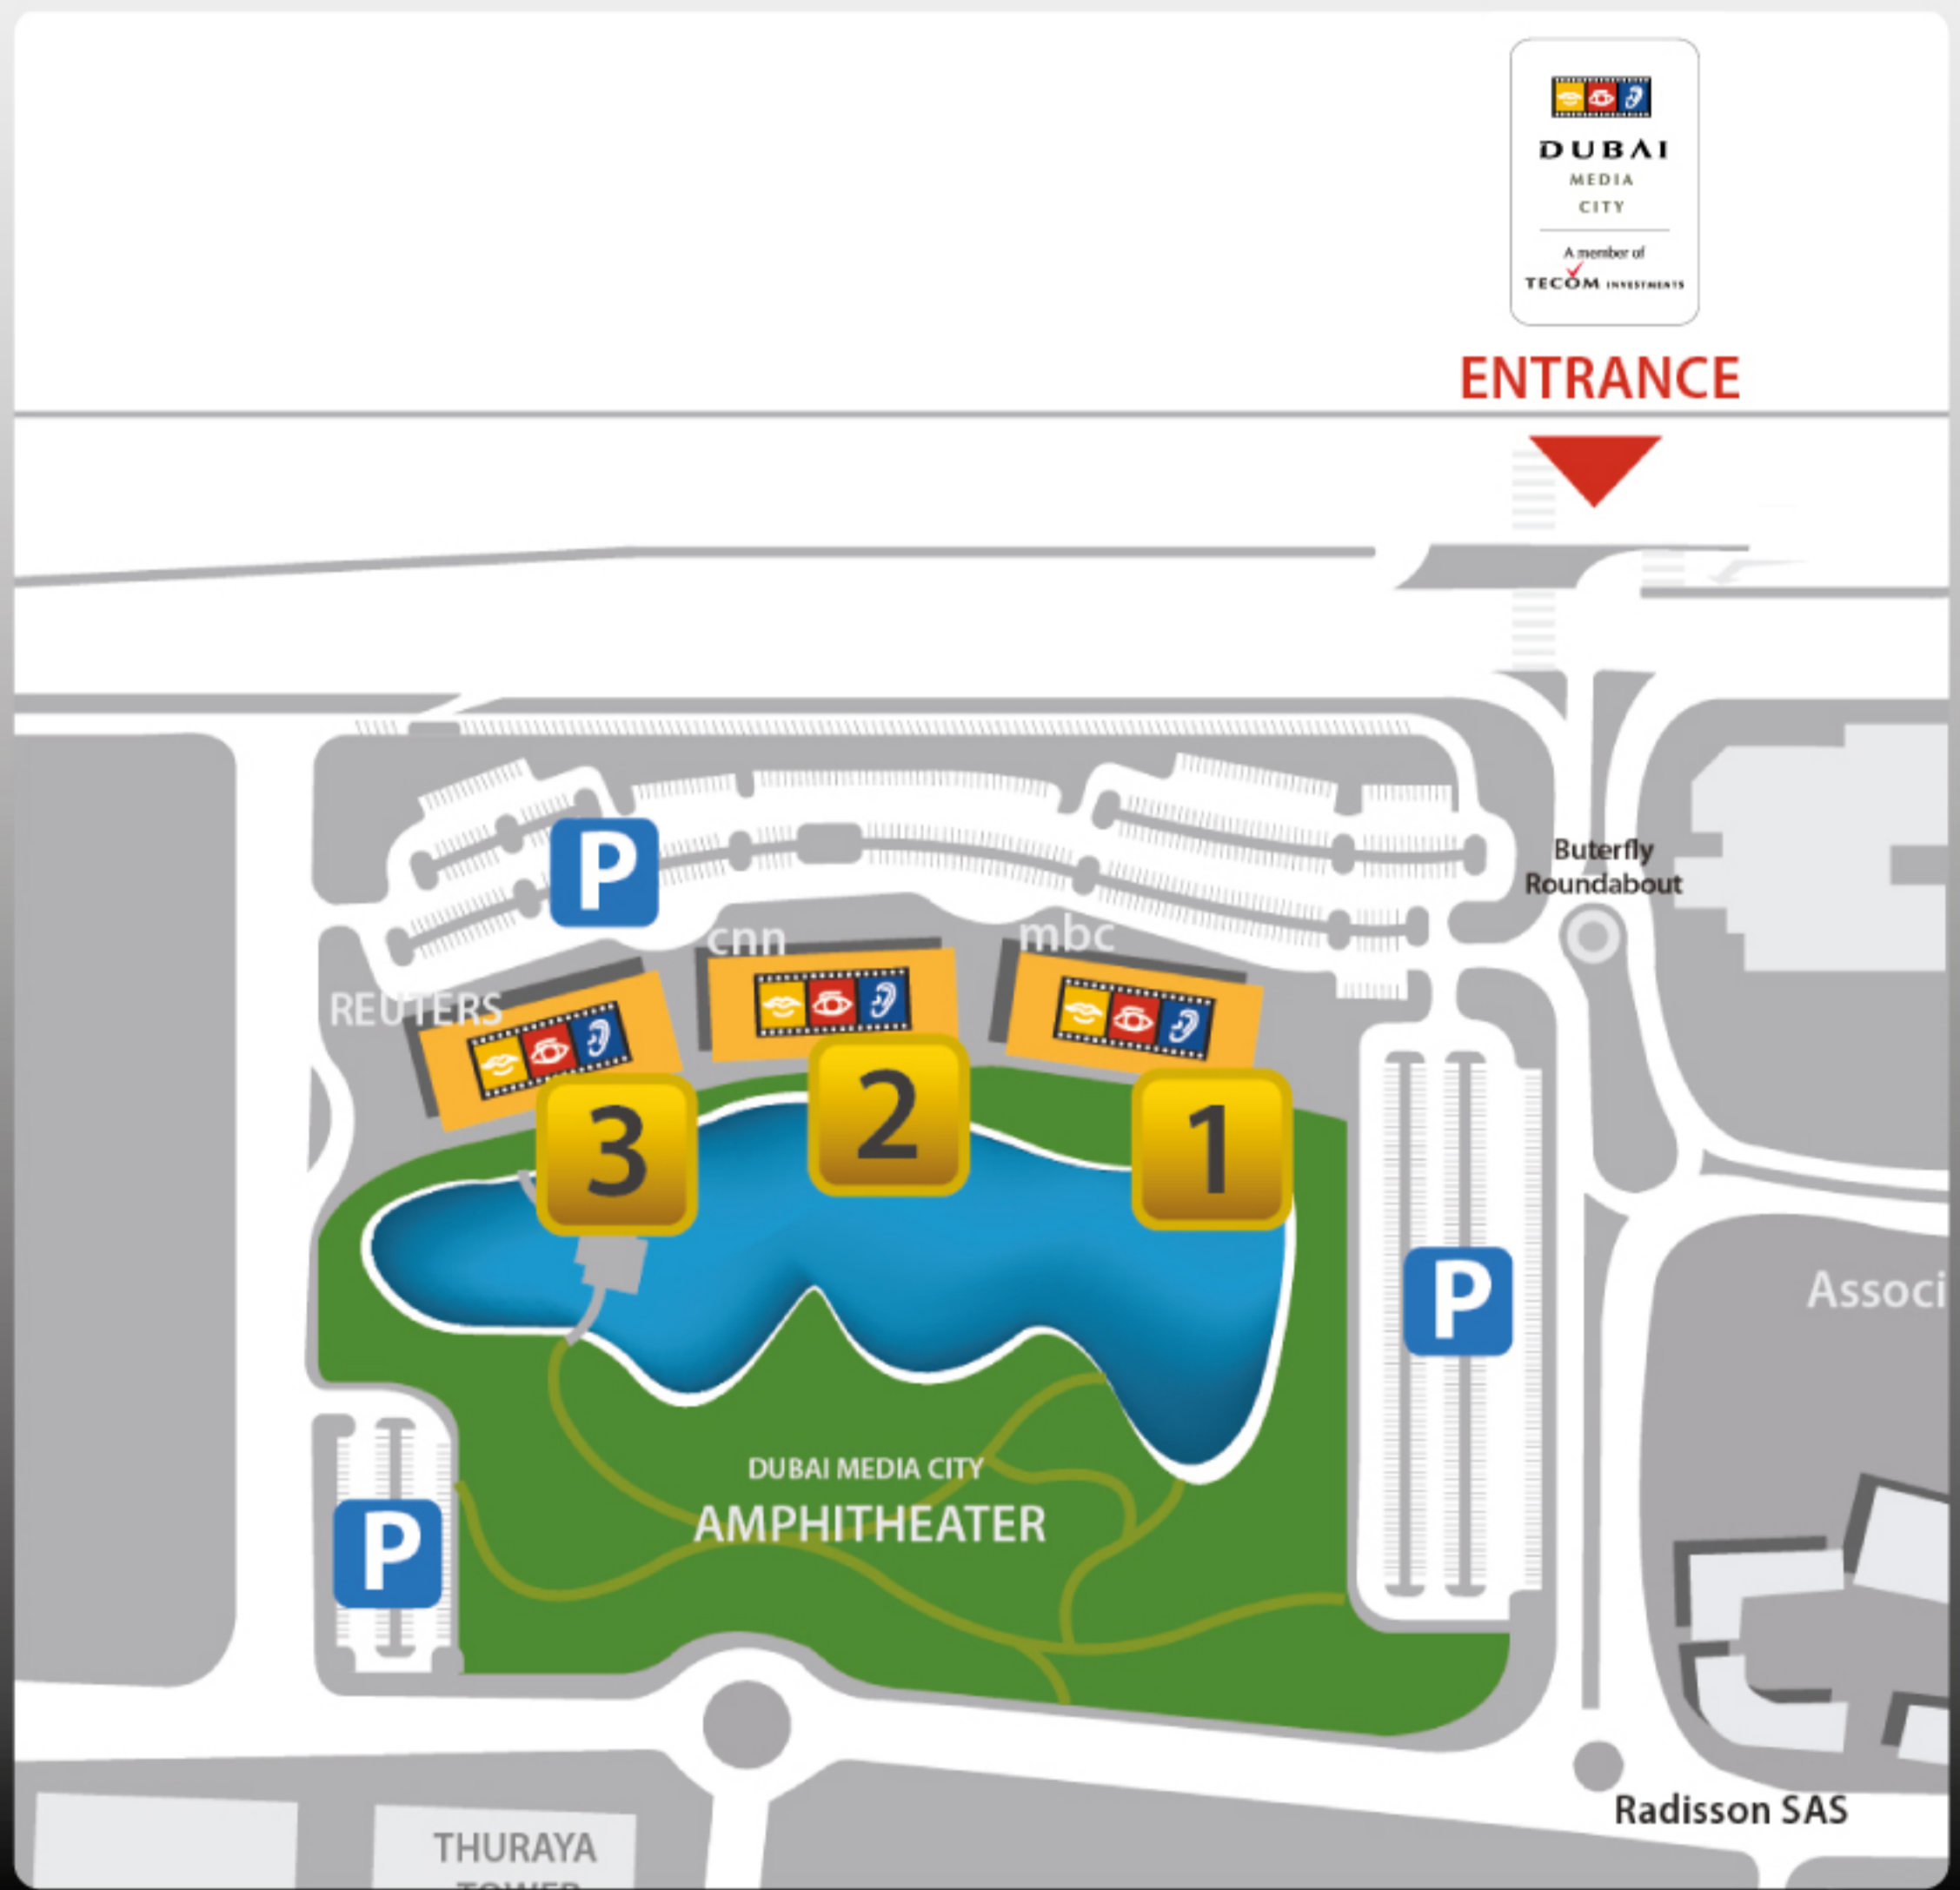

DUBAI MEDIA CITY Location Map

ZONE 1

ZONE 2

ZONE 3

ZONE 4